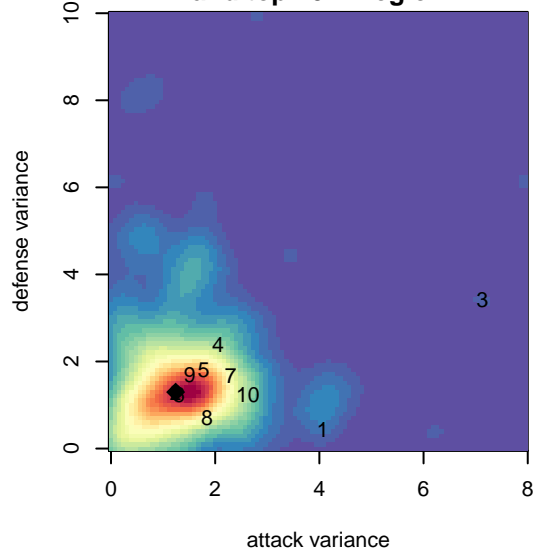

ETFC Rovers Black B00

Eugene Timbers FC
 Eugene, OR
 B00 total strength=1838
 attack=41.36 defense=32.3
 spr league = PTT Win B99 Premier

alt names used:

Venues played:
 2016 OYS State Cup B00
 2017 Beaverton Cup U19 Gold
 2017 Timbers Winter Showcase 1999 Showcas
 2017 PacNW Winter Classic 99/00 Premier
 2017 PTT Winter B99 Premier

ETFC Rovers Black B00
 Dots are actual minus expected GF (blue circles) and GA (red triangles).
 Blue line is smoothed change in attack strength. Red is smoothed change in defense strength.

**attack and defense variance (black dot)
relative to other teams
and top 10 in region**