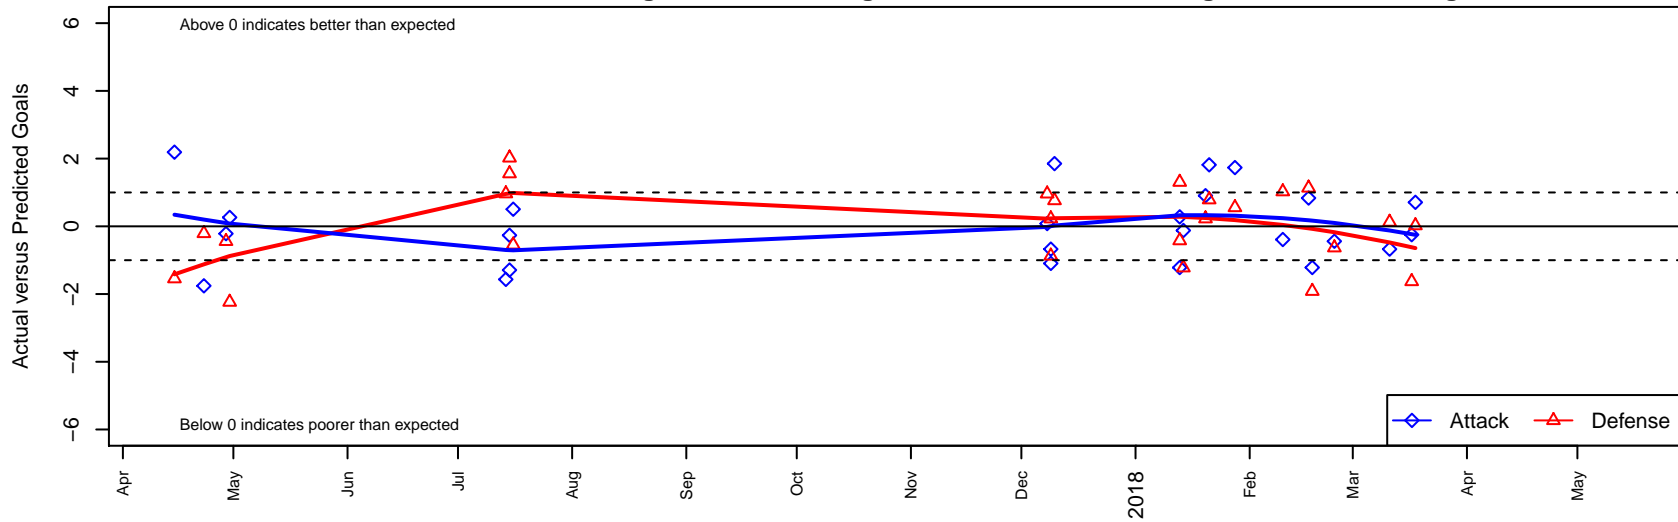

ETFC Rovers Black B00

Eugene Timbers FC
 Eugene, OR
 B00 total strength=1838
 attack=41.36 defense=32.3
 spr league = PTT Win B99 Premier

alt names used:

Venues played:
 2016 OYS State Cup B00
 2017 Beaverton Cup U19 Gold
 2017 Timbers Winter Showcase 1999 Showcas
 2017 PacNW Winter Classic 99/00 Premier
 2017 PTT Winter B99 Premier

ETFC Rovers Black B00
 Dots are actual minus expected GF (blue circles) and GA (red triangles).
 Blue line is smoothed change in attack strength. Red is smoothed change in defense strength.

**attack and defense variance (black dot)
relative to other teams
and top 10 in region**