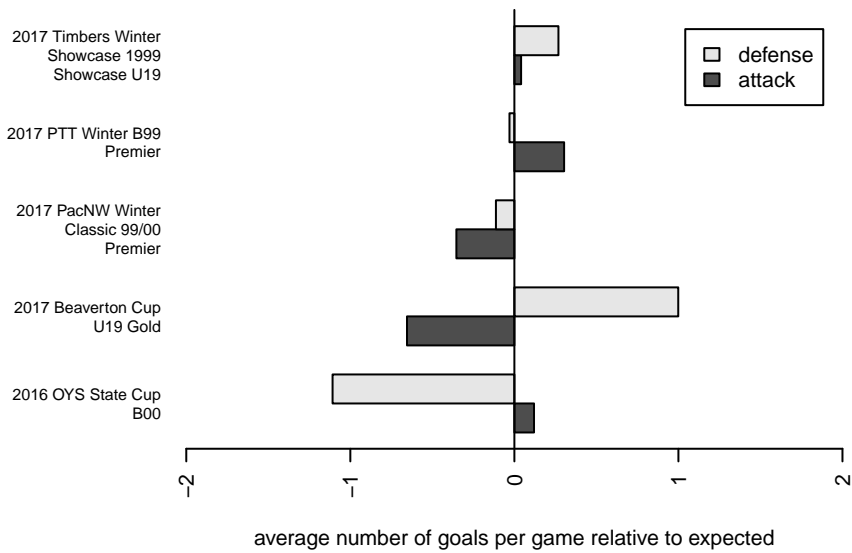

Performance relative to 13 month average