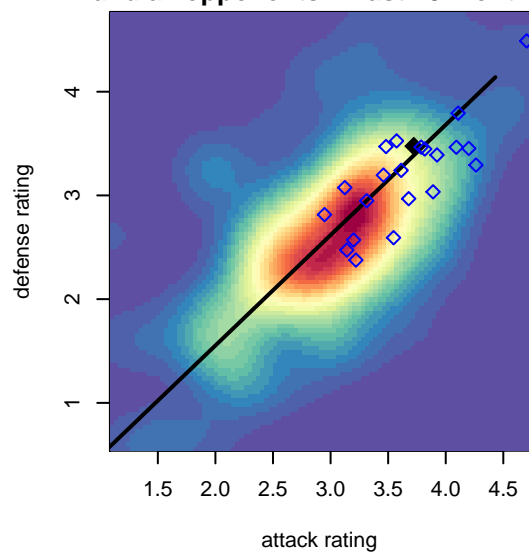

**attack and defense rating
relative to others at age
and all opponents in last 13 months**